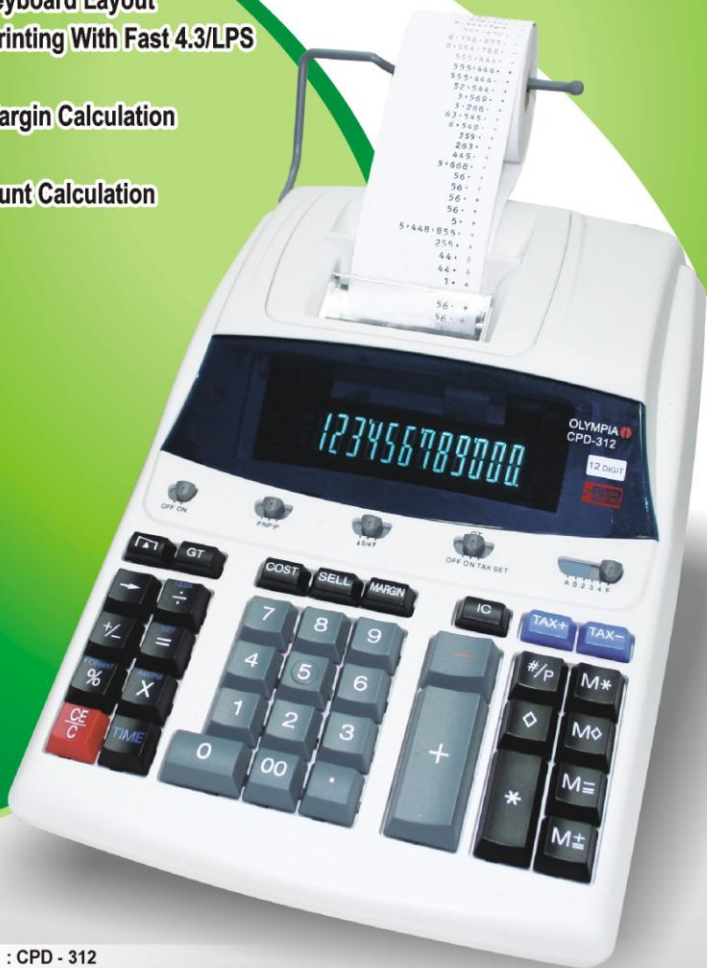

### Features

- 12-Digit Printing Calculator
- Large Green VFD Display
- Soft & Color Coded Keyboard Layout
- 2-Color Ink Ribbon Printing With Fast 4.3/LPS
- Tax Calculation
- Perform Cost / sell / Margin Calculation
- Date / Time Display
- Grand Total & Item Count Calculation
- AC Power Supply

### Specifications

Model	: CPD - 312
Printing Speed	: 4.3 lines/second
Printing Paper Width	: 57mm
Power Supply	: 230V 50Hz
Power Consumption	: 10W (working)
Ink Ribbon	: Group 24
Machine Dimension(HxWxD)	: 324x220x87mm
Net Weight	: 1.66 kgs
Gross Weight	: 2.03 kgs

### Features

- 14-Digit Printing Calculator
- Large Green VFD Display
- Soft & Color Coded Keyboard Layout
- 2-Color Ink Ribbon Printing With Fast 4.1/LPS
- Tax Calculation
- Perform Cost / sell / Margin Calculation
- Date / Time Display
- Grand Total & Item Count Calculation
- AC Power Supply

### Specifications

Model	: CPD - 614
Printing Speed	: 4.1 lines/second
Printing Paper Width	: 57mm
Power Supply	: 230V 50Hz
Power Consumption	: 7W (working)
Ink Ribbon	: Group 24
Machine Dimension(HxWxD)	: 328x230x90mm
Net Weight	: 1.69 kgs
Gross Weight	: 2.09 kgs