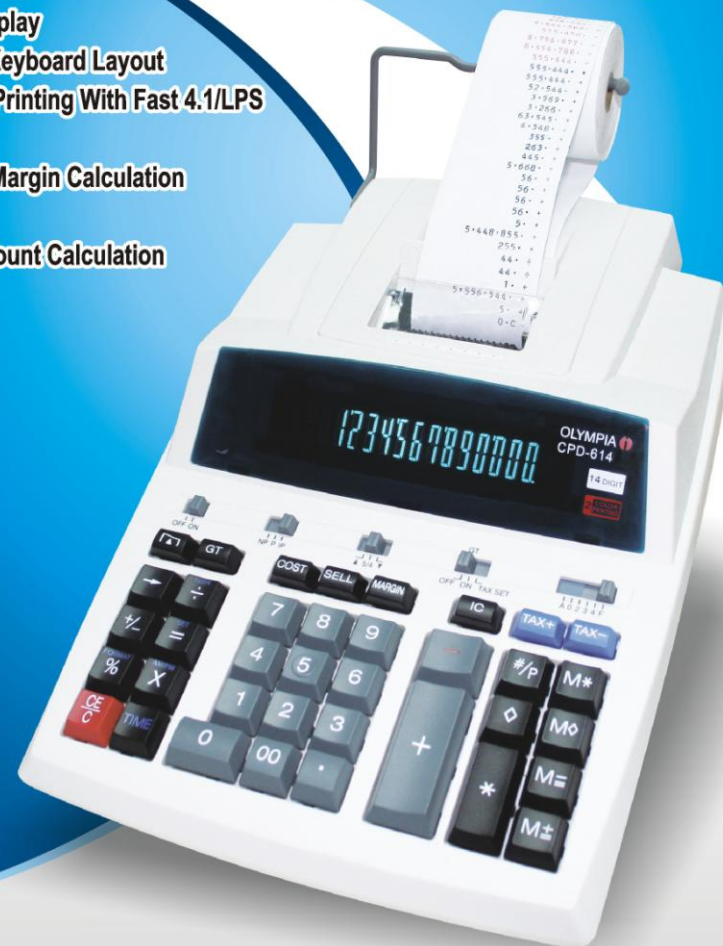

### Features

- 12-Digit Printing Calculator
- Large Green VFD Display
- Soft & Color Coded Keyboard Layout
- 2-Color Ink Ribbon Printing With Fast 4.3/LPS
- Tax Calculation
- Perform Cost / sell / Margin Calculation
- Date / Time Display
- Grand Total & Item Count Calculation
- AC Power Supply

### Specifications

Model	: CPD - 312
Printing Speed	: 4.3 lines/second
Printing Paper Width	: 57mm
Power Supply	: 230V 50Hz
Power Consumption	: 10W (working)
Ink Ribbon	: Group 24
Machine Dimension(HxWxD)	: 324x220x87mm
Net Weight	: 1.66 kgs
Gross Weight	: 2.03 kgs

# CPD-614

Printing Calculator

**NEW**

### Specifications

Model	: CPD - 614
Printing Speed	: 4.1 lines/second
Printing Paper Width	: 57mm
Power Supply	: 230V 50Hz
Power Consumption	: 7W (working)
Ink Ribbon	: Group 24
Machine Dimension(HxWxD)	: 328x230x90mm
Net Weight	: 1.69 kgs
Gross Weight	: 2.09 kgs